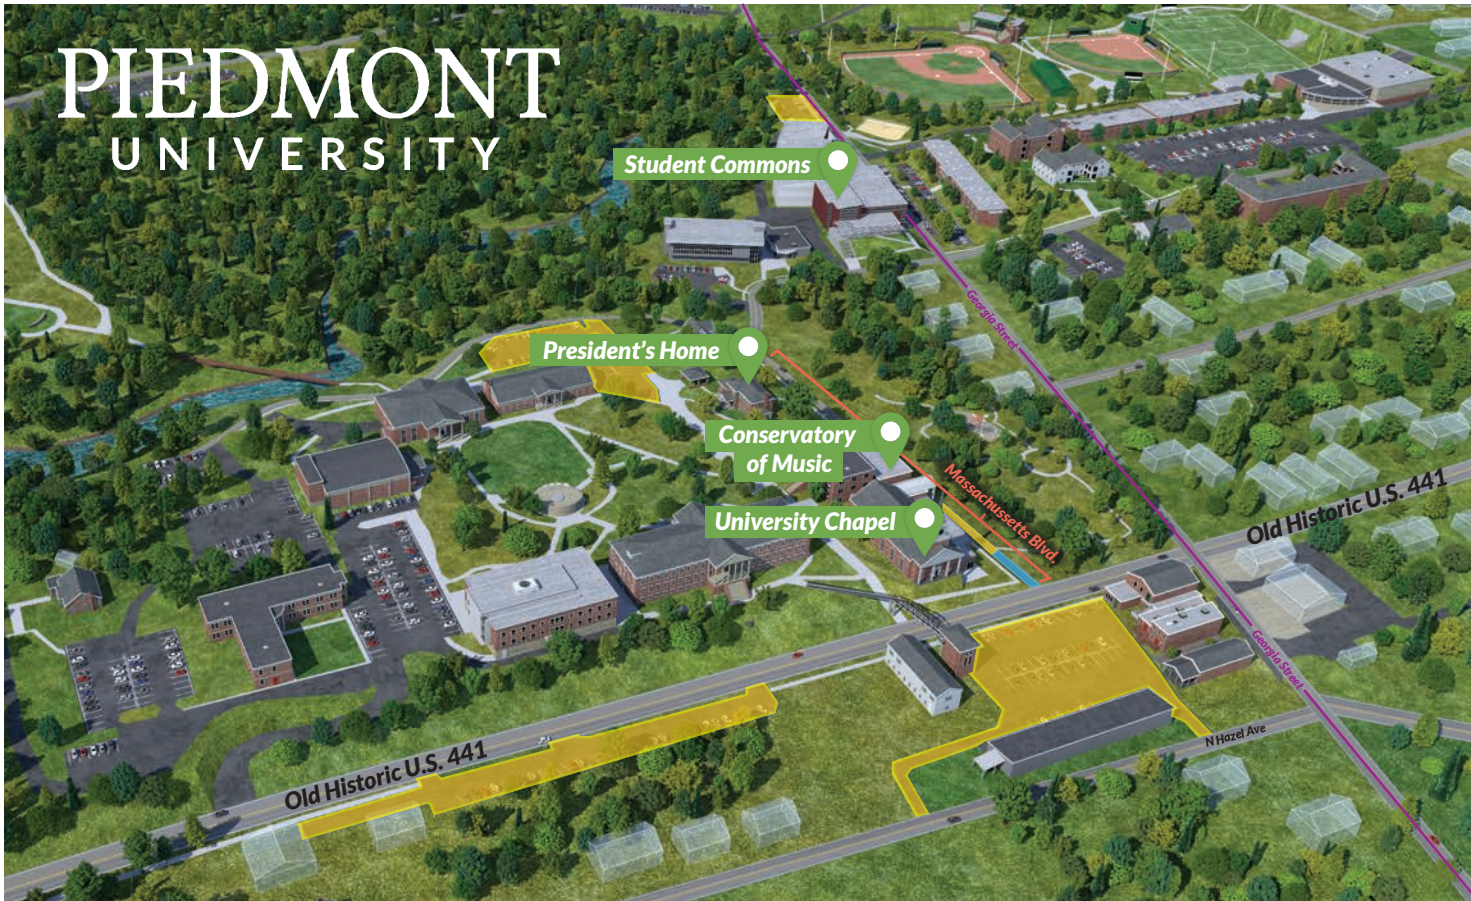

PIEDMONT UNIVERSITY

Campus Map:

- Event Parking
- Handicap Parking
- Key Locations
- Georgia Street
- Massachusetts Blvd.

Conservatory of Music Floorplan:

- Registration**
Reception Desk, Grand Foyer
- Hospitality**
Lounge (041)
- Sessions**
Concert Hall (102), Classroom (121)
- Exhibits**
Classroom (120), Library (021), Hallways
- Performances**
University Chapel (Upstairs)